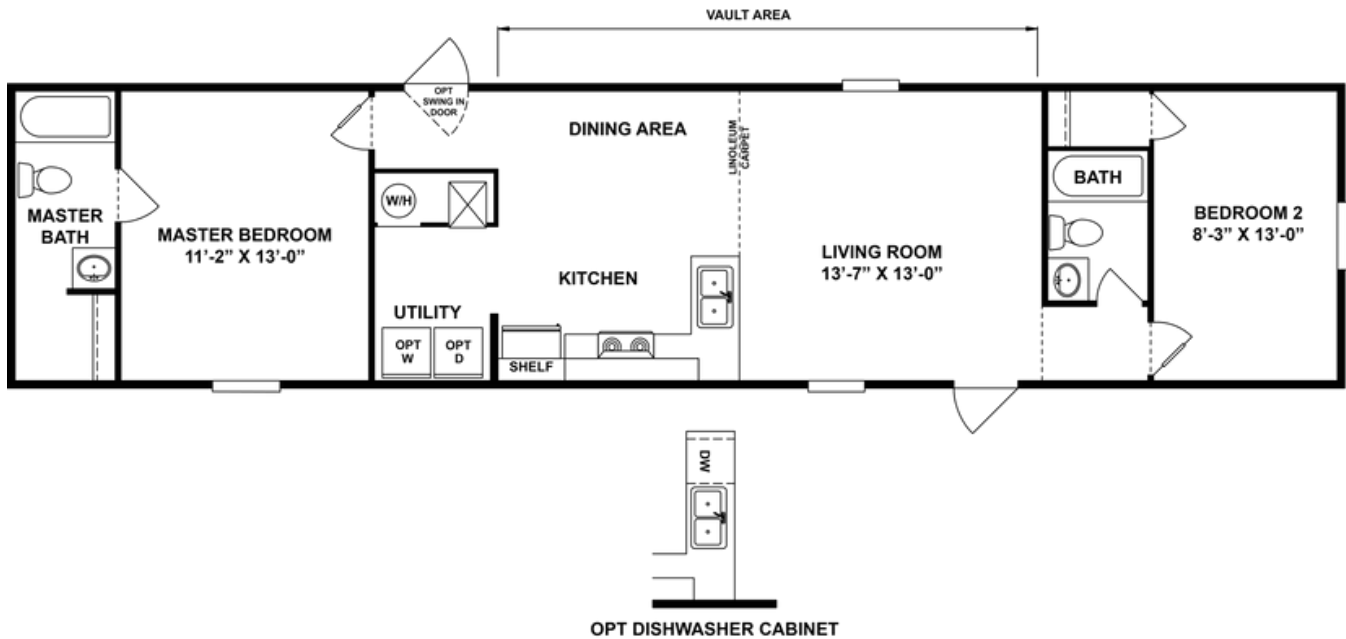

DELIGHT Model number: 97TRU14602AH18

2 beds • 2 baths • 840 sq.ft. • 14' width • 60' depth

Our home building facilities invest in continuous product and process improvements. Plans, dimensions, features, materials, specifications and availability are subject to change without notice or obligation. Renderings and floor plans are representative likenesses of our homes and may differ from the actual homes. We invite you to tour a Home Center near you and inspect the highest value in quality housing available or call (713) 910-4663 to speak with a Home Consultant. Copyright 2017, CMH. All rights reserved.